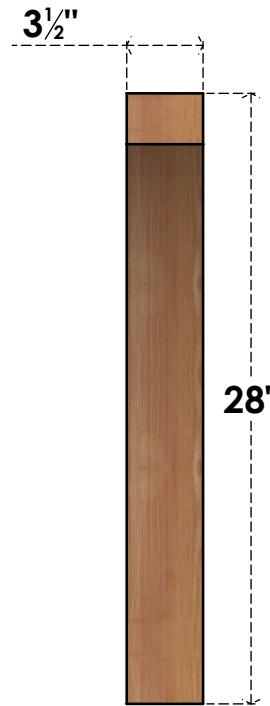

BRC04X20X28THR00SWR

3 1/2"W X 20"D X 28"H THORTON SMOOTH BRACE, WESTERN RED CEDAR

SIDE

FRONT

EKENA MILLWORK
 2300 WEST MAIN ST.
 CLARKSVILLE, TX 75426
 TOLL FREE: 866-607-0453
 WWW.EKENAMILLWORK.COM

NOTES

1. INSTALLATION TO BE COMPLETED IN ACCORDANCE WITH MANUFACTURER'S SPECIFICATIONS.
2. DRAWING MAY NOT BE TO SCALE
3. THIS DRAWING IS INTENDED FOR DESIGN AND PLANNING PURPOSES ONLY.
4. ALL INFORMATION CONTAINED HEREIN WAS CURRENT AT THE TIME OF DEVELOPMENT BUT MUST BE REVIEWED AND APPROVED BY THE PRODUCT MANUFACTURER TO BE CONSIDERED ACCURATE.
5. PRODUCTS ARE NOT KILN DRIED. THIS ITEM IS UNIQUE AND WILL CONTAIN THE NATURAL VARIATIONS THAT THE WOOD SPECIES OFFERS. THIS MAY RESULT IN VARIATIONS UP TO 1/4"