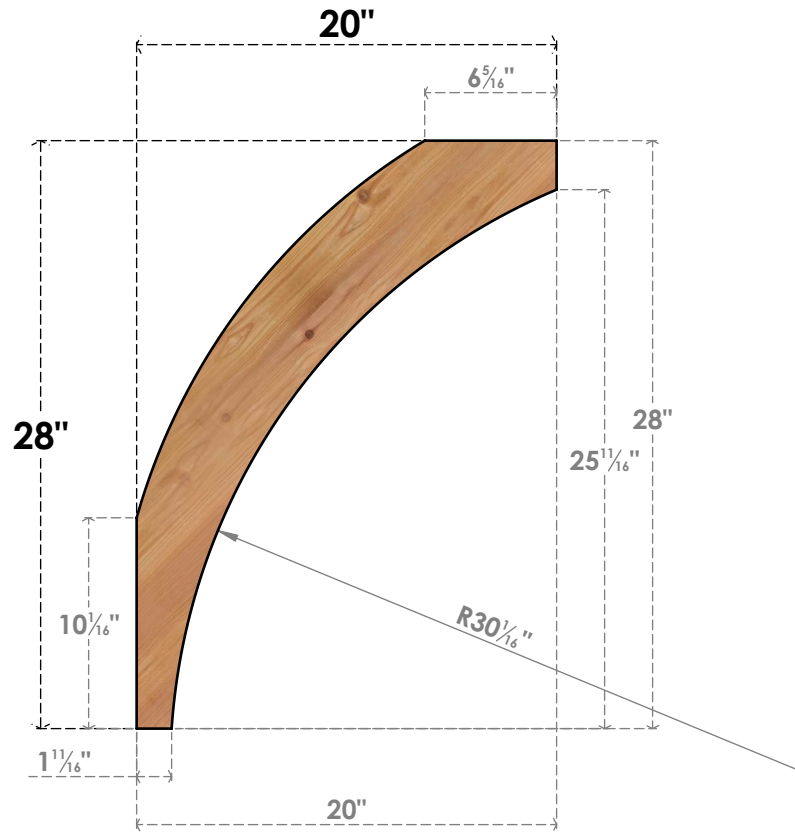

BRC04X20X28THR00SWR

3 1/2"W X 20"D X 28"H THORTON SMOOTH BRACE, WESTERN RED CEDAR

SIDE

FRONT

EKENA MILLWORK
 2300 WEST MAIN ST.
 CLARKSVILLE, TX 75426
 TOLL FREE: 866-607-0453
 WWW.EKENAMILLWORK.COM

NOTES

1. INSTALLATION TO BE COMPLETED IN ACCORDANCE WITH MANUFACTURER'S SPECIFICATIONS.
2. DRAWING MAY NOT BE TO SCALE
3. THIS DRAWING IS INTENDED FOR DESIGN AND PLANNING PURPOSES ONLY.
4. ALL INFORMATION CONTAINED HEREIN WAS CURRENT AT THE TIME OF DEVELOPMENT BUT MUST BE REVIEWED AND APPROVED BY THE PRODUCT MANUFACTURER TO BE CONSIDERED ACCURATE.
5. PRODUCTS ARE NOT KILN DRIED. THIS ITEM IS UNIQUE AND WILL CONTAIN THE NATURAL VARIATIONS THAT THE WOOD SPECIES OFFERS. THIS MAY RESULT IN VARIATIONS UP TO 1/4"